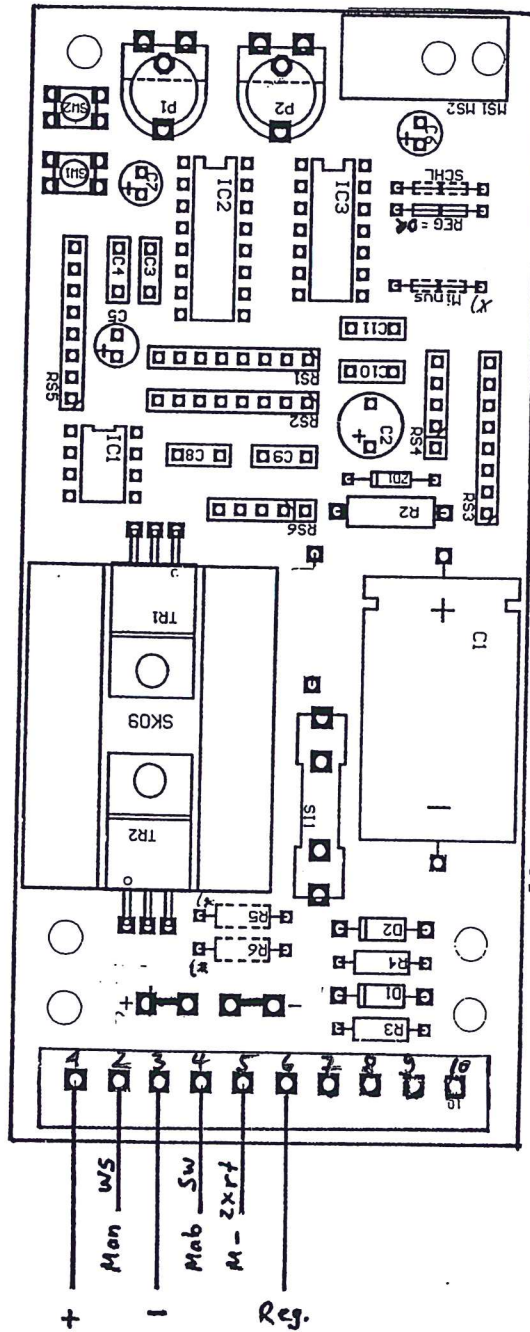

OTTO HEUSS ORGELTELLE

Anschlußanweisung Registermagnete

Manual description Stopmagnets

| | | | |
|---------------------|-----------|--|----------|
| Normalregistratur | 4056- 140 | | D = 24V. |
| Single registration | " 144 | | = 14 V. |

Single registration

Regulation of power

Krafteinstellung

On/ An Ab Off

Si 3,15 AT = 24 V DC

Si 4,0 AT = 14 V DC